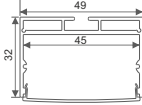

All dimensions in mm

| ITEM CODE | DETAILS | DIMENSION / CUT. DIA. | MRP ₹ | PKG. |
|------------------|---|-----------------------|--------|------|
| GM-AR-624 | | | | |
| GM-AR-624 | 2m aluminum+2m pc +4end caps+4back clips | 10 X 13 | 560.00 | 25 |