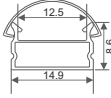

PROFILE LIGHT

ITEM CODE	DETAILS	DIMENSION / CUT. DIA.	MRP ₹	PKG.
GM-AR-502				
GM-AR-502	2m aluminum +2m pc+4end caps	14.9 X 8.6	360.00	25