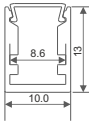

All dimensions in mm

| ITEM CODE | DETAILS | DIMENSION / CUT. DIA. | MRP ₹ | PKG. |
|------------------|---|-----------------------|--------|------|
| GM-AR-624 | | | | |
| GM-AR-624 | 2m aluminum+2m pc +4end caps+4back clips | 10 X 13 | 560.00 | 25 |