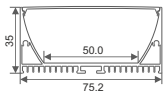

GM-AR-811A				
GM-AR-811A	2m aluminum+2m pc +4end caps+4hanging wire	75.2 X 35	4220.00	10

All dimensions in mm