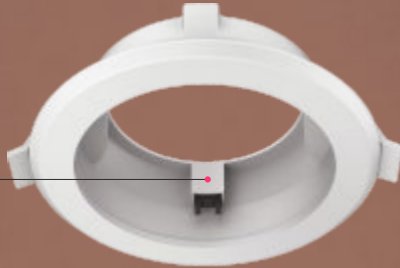

Push &
Lock