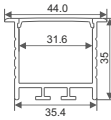

GM-AR-711				
GM-AR-711	2m aluminum+2m pc +4end caps+4spring	35.4 X 35	2280.00	10