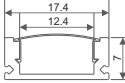

GM-AR-509				
GM-AR-509	2m aluminum+2m pc +4end caps+4back clips	17.4 X 7	540.00	25