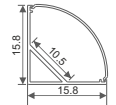

GM-AR-601				
GM-AR-601	2m aluminum+2m pc +4end caps+4back clips	15.8 X 15.8	475.00	25

All dimensions in mm