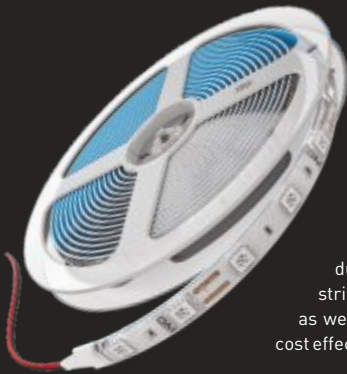

All dimensions in mm

Reinvent your **FESTIVE** mood

RADION, ZODION, PRODION, ODION & KODION LED STRIP LIGHTS

Strip lights have become a popular idea for festivity and home décor. The LEDs come in durable compact packages that are resistant to shock and can be used in a variety of ways. Available in long strip lengths, they have a protective covering that make them dust and water resistant (IP20/IP44/IP67). LED strips are available in a wide range of single colour as well as multi-colour strips (RGB). Strip LEDs are cost effective and easier to install.