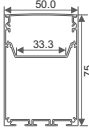

GM-AR-707A				
GM-AR-707A	2m aluminum+2m pc +4end caps+4hanging wire	50 X 75	4275.00	10