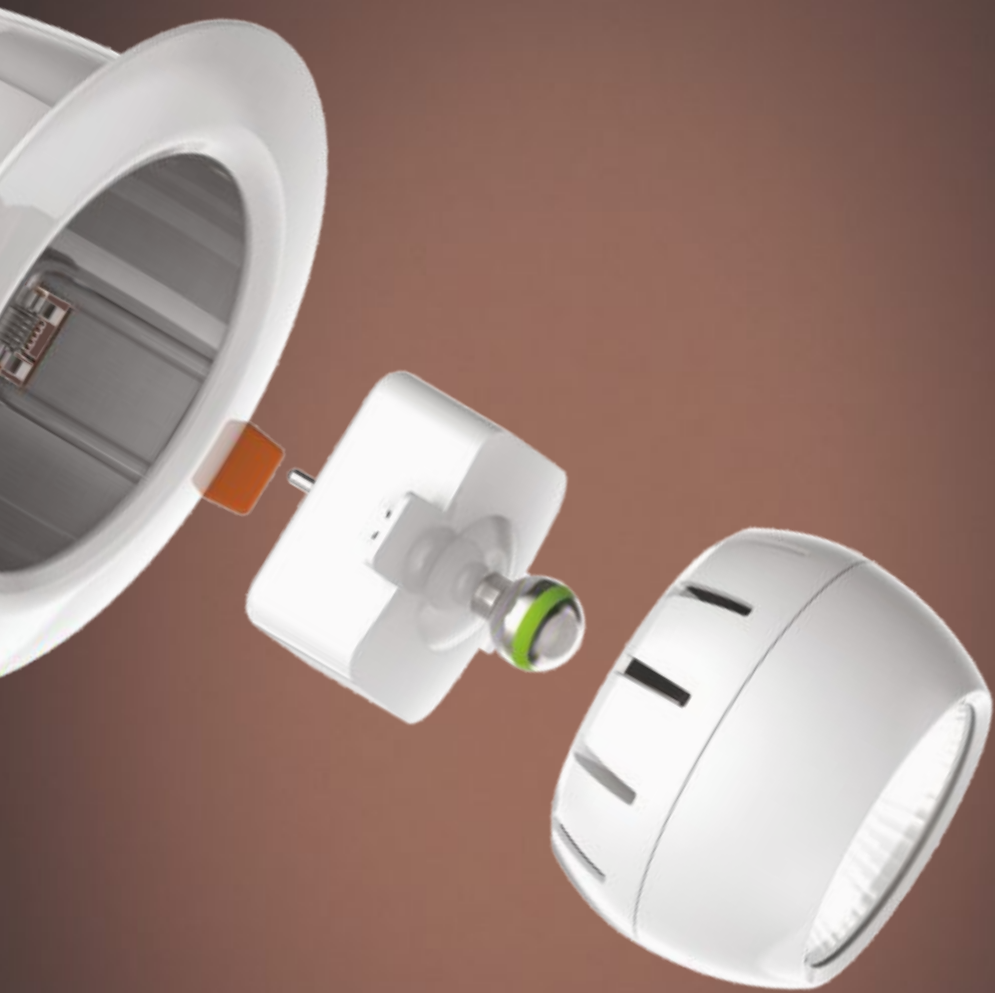

WORLD'S FIRST **MODULAR** LED

UNIQUE DESIGN CONCEPT

G2 LED DOWN LIGHT

G-Lux LED luminaire is the world's first modular LED Down Light. The G-Lux LED lighting solutions help lessen maintenance and reduce the energy use. It has an advanced built-in driver technology for smooth functionality. G-Lux is environment friendly as it saves more than 85% of energy.

Features

- Advanced design prolongs lifespan.
- Replaceable lamp core, easy maintenance.
- Simple installation saves labour cost.
- Easy to change colour temperature by changing light core.

G-luxLED
DETACHABLE LED