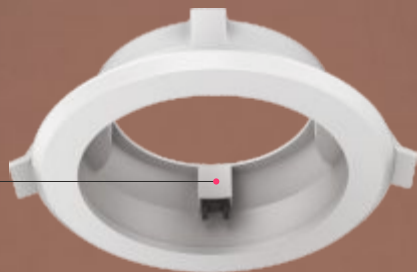

Dimension

110mm

49mm

Cutting Diameter

ø85mm

The Led Downlights beat fluorescent lights and incandescent light devouring more energy, with added advantages.

GYO-01

GYO-02

LED DOWN LIGHT

WITH FULL
DIFFUSER

Push &
Lock

GYO-03

Dimension

108mm

60mm

Cutting Diameter

ø85mm

GYO Led downlight module avoids the need to do numerous adjustments with the current installations.

GYO-03
LED DOWN LIGHT

WITH SILVER
REFLECTOR

Push &
Lock

GYO-04

Dimension

108mm