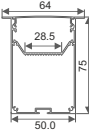

GM-AR-707				
GM-AR-707	2m aluminum+2m pc +4end caps+4spring	50 X 75	4160.00	10