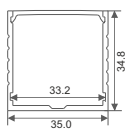

GM-AR-809				
GM-AR-809	2m aluminum+2m pc +4end caps+4back clips	35 X 34.8	1840.00	10