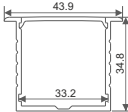

GM-AR-808				
GM-AR-808	2m aluminum+2m pc +4end caps+4back clips	33.2 X 34.8	1950.00	10