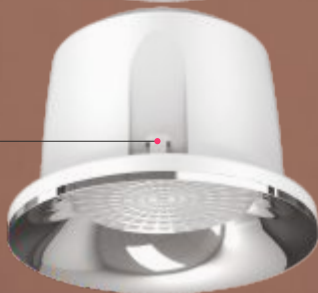

ø85mm

GYO Led downlight module avoids the need to do numerous adjustments with the current installations.

GYO-03
LED DOWN LIGHT

WITH SILVER
REFLECTOR

Push &
Lock

GYO-04

Dimension

108mm