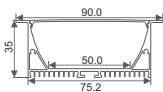

GM-AR-811				
GM-AR-811	2m aluminum+2m pc +4end caps+4spring	75.2 X 35	4275.00	10